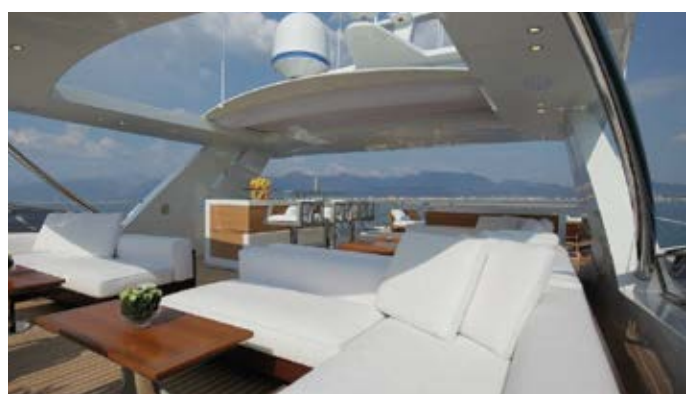

INSPIRATION

Yacht Charter Details for Inspiration, the 38.10m Superyacht

SPECIFICATIONS

LENGTH
38.10m / 125ft

BEAM **DRAFT**
8.45m / 27.9ft 2.08m / 6.82ft

YEAR **BUILDER**
2017 Benetti

CRUISING SPEED
14.5 Knots

ACCOMMODATION

GUESTS	CABINS	CREW
10	5	7

CABIN CONFIGURATION
4 Double **1** Twins

CHARTER RATES

SUMMER
from
\$147,000 / week + expenses

WINTER
from
\$147,000 / week + expenses

ACCOMMODATION

Inspiration's interior layout sleeps up to 10 guests in 5 rooms, including a master suite, 2 VIP staterooms, 1 double cabin and 1 twin cabin. She is also capable of carrying up to 7 crew onboard to ensure a relaxed luxury yacht experience. Timeless styling, beautiful furnishings and sumptuous seating feature throughout to create an elegant and comfortable atmosphere.

Inspiration's impressive leisure and entertainment facilities make her the ideal charter yacht for socialising and entertaining with family and friends.

PERFORMANCE

She is built with GRP hull and Carbon/Epoxy superstructure. This semi custom Fast 125 displacement to planing yacht also features 'at anchor stabilisers' which work at zero speed, increasing onboard comfort at anchor and on rough waters. With a cruising speed of 14.5 knots, a maximum speed of 22 knots and a range of 1,750nm from her 25,000 litre fuel tanks, she is the perfect combination of performance and luxury.

AMENITIES

At Anchor Stabilizers, GYM, Jacuzzi (on deck), Sunpads, Swimming Platform, WiFi connection on board

CHARTER INSPIRATION

Inspiration is currently available for charter, to find out more about this superyacht please contact your preferred charter broker.
