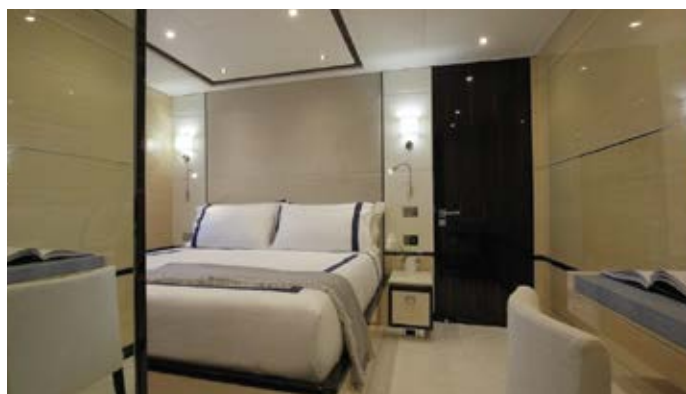

INSPIRATION

Yacht Charter Details for Inspiration, the 38.10m Superyacht

SPECIFICATIONS

LENGTH
38.10m / 125ft

BEAM **DRAFT**
8.45m / 27.9ft 2.08m / 6.82ft

YEAR **BUILDER**
2017 Benetti

CRUISING SPEED
14.5 Knots

ACCOMMODATION

GUESTS	CABINS	CREW
10	5	7

CABIN CONFIGURATION
4 Double **1** Twins

CHARTER RATES

SUMMER
from
\$147,000 / week + expenses

WINTER
from
\$147,000 / week + expenses

ACCOMMODATION

Inspiration's interior layout sleeps up to 10 guests in 5 rooms, including a master suite, 2 VIP staterooms, 1 double cabin and 1 twin cabin. She is also capable of carrying up to 7 crew onboard to ensure a relaxed luxury yacht experience. Timeless styling, beautiful furnishings and sumptuous seating feature throughout to create an elegant and comfortable atmosphere.

Inspiration's impressive leisure and entertainment facilities make her the ideal charter yacht for socialising and entertaining with family and friends.

PERFORMANCE

She is built with GRP hull and Carbon/Epoxy superstructure. This semi custom Fast 125 displacement to planing yacht also features 'at anchor stabilisers' which work at zero speed, increasing onboard comfort at anchor and on rough waters. With a cruising speed of 14.5 knots, a maximum speed of 22 knots and a range of 1,750nm from her 25,000 litre fuel tanks, she is the perfect combination of performance and luxury.