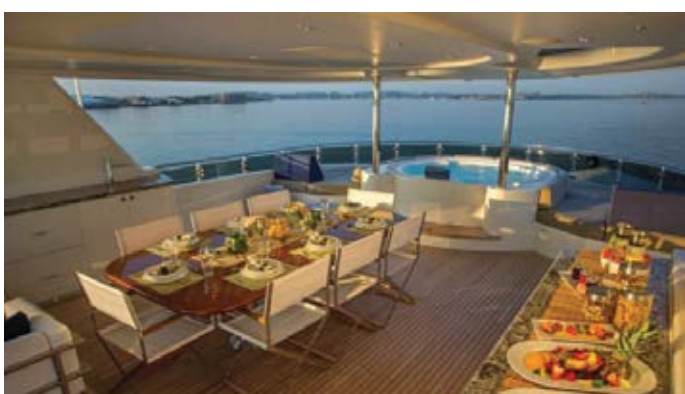

GUESTS	CABINS	CREW
10	5	7

CABIN CONFIGURATION
3 Double **2** Twins
2 Convertible

CHARTER RATES

SUMMER
from
\$115,000 / week + expenses

WINTER
from
\$115,000 / week + expenses

ACCOMMODATION

Far Niente's interior layout sleeps up to 10 guests in 5 rooms, including a master suite, 2 VIP staterooms, 1 double/twin cabin and 1 twin cabin. She is also capable of carrying up to 7 crew onboard to ensure a relaxed luxury yacht experience. Timeless styling, beautiful furnishings and sumptuous seating feature throughout to create an elegant and comfortable atmosphere.